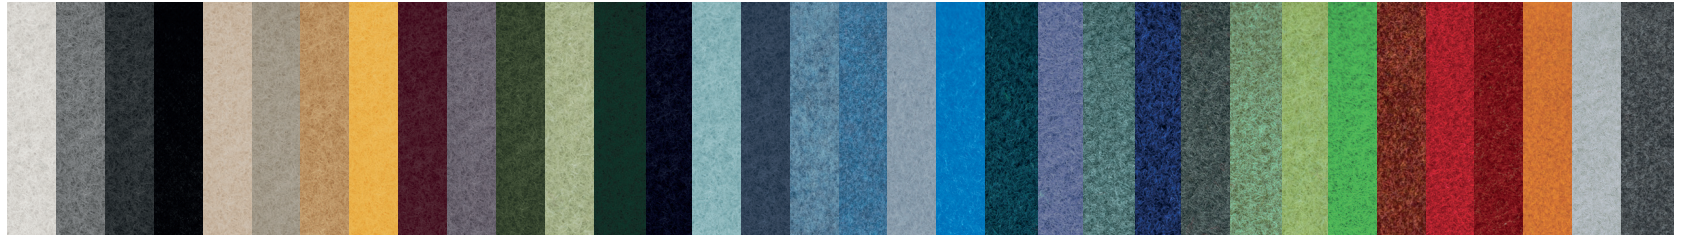

Vertiface

34 colours available for Vertiface®, Composition®, Symphony®, 3D Tiles, and Vertiface faced Quietspace® Panels.

Two finishes available:

- Savoye
- Flatiron
- Empire
- Petronas
- Opera
- Parthenon
- Beehive
- Senado
- Sargazo
- Cavalier
- Gherkin
- Acros
- Tree House
- Pinnacle
- Falling Water
- Murralla
- Stonewash
- Atlantis
- Porcelain
- Electric Blue
- Octane
- Calyпсо
- Spearmint
- Ink
- Sage
- Jade
- Lime
- Granny Smith
- Vintage
- Blazing Red
- Chilli Red
- Simba
- Myst
- Koala